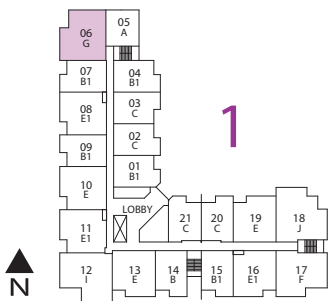

2 BEDROOMS + DEN

INDOOR: 915 SQ.FT.

OUTDOOR: 91 SQ.FT.

THE
ONYX
AT MAHOGANY

PLAN E1

2 BEDROOMS + DEN

INDOOR: 893 - 900 SQ.FT.

OUTDOOR: 91 SQ.FT.

THE
ONYX
AT MAHOGANY

PLAN F

2 BEDROOMS

INDOOR: 1000 SQ.FT.

OUTDOOR: 171 SQ.FT.

THE
ONYX
AT MAHOGANY

PLAN G

2 BEDROOMS

INDOOR: 1051 SQ.FT.

OUTDOOR: 158 SQ.FT.

THE
ONYX
AT MAHOGANY

PLAN I

2 BEDROOMS

INDOOR: 1119 SQ.FT.

OUTDOOR: 162 SQ.FT.

THE
ONYX
AT MAHOGANY