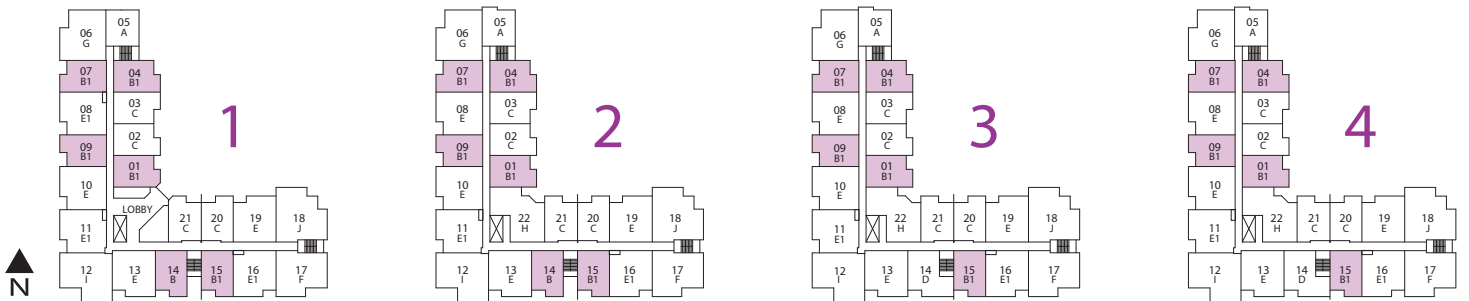

PLAN B / B1

1 BEDROOM

INDOOR: 650 - 656 SQ.FT.

OUTDOOR: 83 SQ.FT.

THE
ONYX
AT MAHOGANY

PLAN C

1 BEDROOM + DEN

INDOOR: 645 - 662 SQ.FT.

OUTDOOR: 80 SQ.FT.

THE
ONYX
AT MAHOGANY

PLAN D

2 BEDROOMS

INDOOR: 773 SQ.FT.

OUTDOOR: 83 SQ.FT.

THE
ONYX
AT MAHOGANY

PLAN E

2 BEDROOMS + DEN

INDOOR: 915 SQ.FT.

OUTDOOR: 91 SQ.FT.

THE
ONYX
AT MAHOGANY

PLAN E1

2 BEDROOMS + DEN

INDOOR: 893 - 900 SQ.FT.

OUTDOOR: 91 SQ.FT.

THE
ONYX
AT MAHOGANY

PLAN F

2 BEDROOMS

INDOOR: 1000 SQ.FT.

OUTDOOR: 171 SQ.FT.

THE
ONYX
AT MAHOGANY

PLAN G

2 BEDROOMS