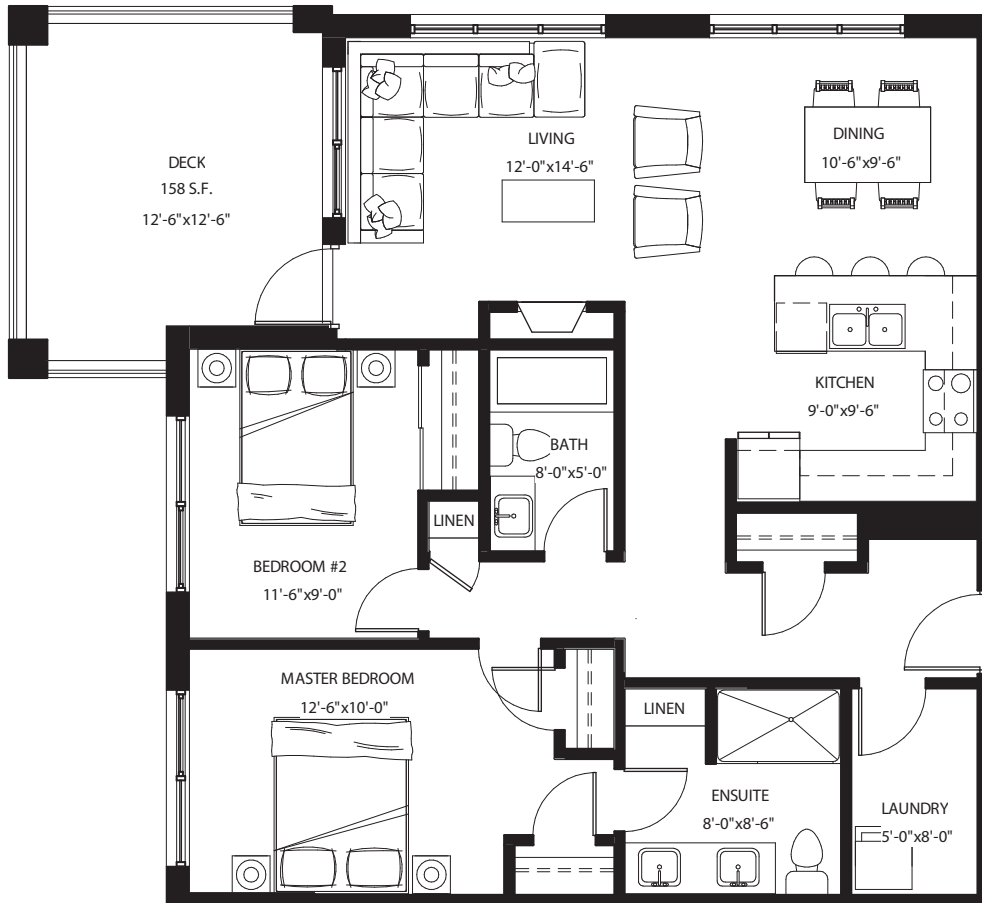

2 BEDROOMS + DEN

INDOOR: 915 SQ.FT.

OUTDOOR: 91 SQ.FT.

THE
ONYX
AT MAHOGANY

PLAN E1

2 BEDROOMS + DEN

INDOOR: 893 - 900 SQ.FT.

OUTDOOR: 91 SQ.FT.

THE
ONYX
AT MAHOGANY

PLAN F

2 BEDROOMS

INDOOR: 1000 SQ.FT.

OUTDOOR: 171 SQ.FT.

THE
ONYX
AT MAHOGANY

PLAN G

2 BEDROOMS

INDOOR: 1051 SQ.FT.

OUTDOOR: 158 SQ.FT.

THE
ONYX
AT MAHOGANY

PLAN I

2 BEDROOMS

INDOOR: 1119 SQ.FT.

OUTDOOR: 162 SQ.FT.

THE
ONYX
AT MAHOGANY

PLAN J

2 BEDROOMS + DEN

INDOOR: 1167 SQ.FT.

OUTDOOR: 207 SQ.FT.