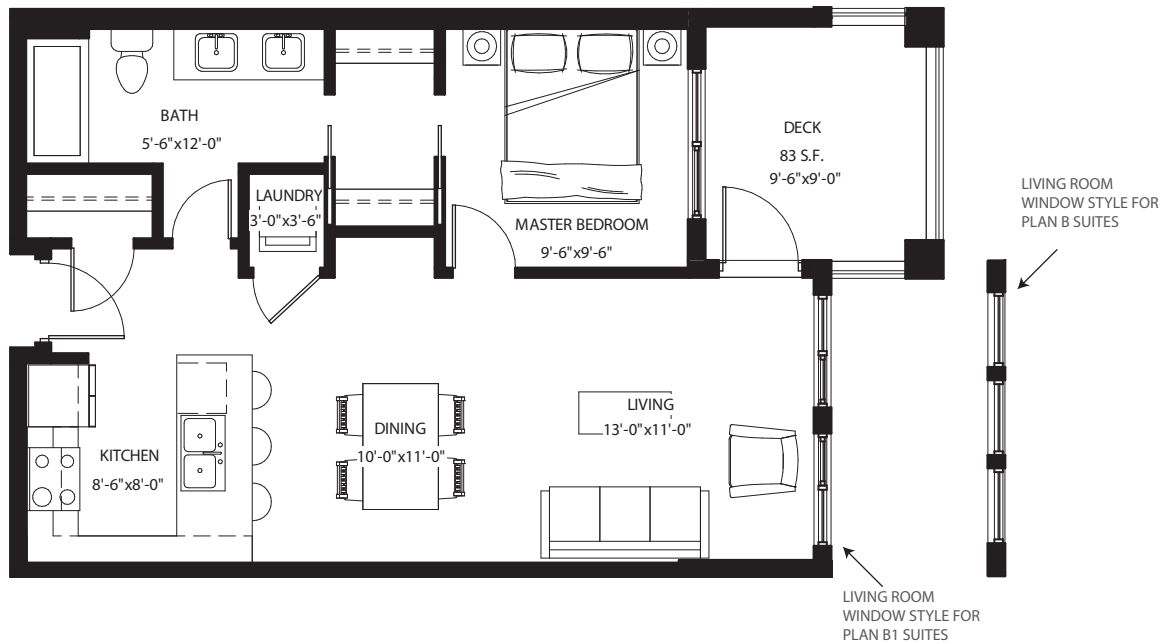

PLAN B / B1

1 BEDROOM

INDOOR: 650 - 656 SQ.FT.

OUTDOOR: 83 SQ.FT.

THE
ONYX
AT MAHOGANY

PLAN C

1 BEDROOM + DEN

INDOOR: 645 - 662 SQ.FT.

OUTDOOR: 80 SQ.FT.

THE
ONYX
AT MAHOGANY

PLAN D

2 BEDROOMS

INDOOR: 773 SQ.FT.

OUTDOOR: 83 SQ.FT.

THE
ONYX
AT MAHOGANY

PLAN E

2 BEDROOMS + DEN

INDOOR: 915 SQ.FT.

OUTDOOR: 91 SQ.FT.

THE
ONYX
AT MAHOGANY

PLAN E1

2 BEDROOMS + DEN

INDOOR: 893 - 900 SQ.FT.

OUTDOOR: 91 SQ.FT.

THE
ONYX
AT MAHOGANY

PLAN F

2 BEDROOMS

INDOOR: 1000 SQ.FT.

OUTDOOR: 171 SQ.FT.

THE
ONYX
AT MAHOGANY

PLAN G

2 BEDROOMS