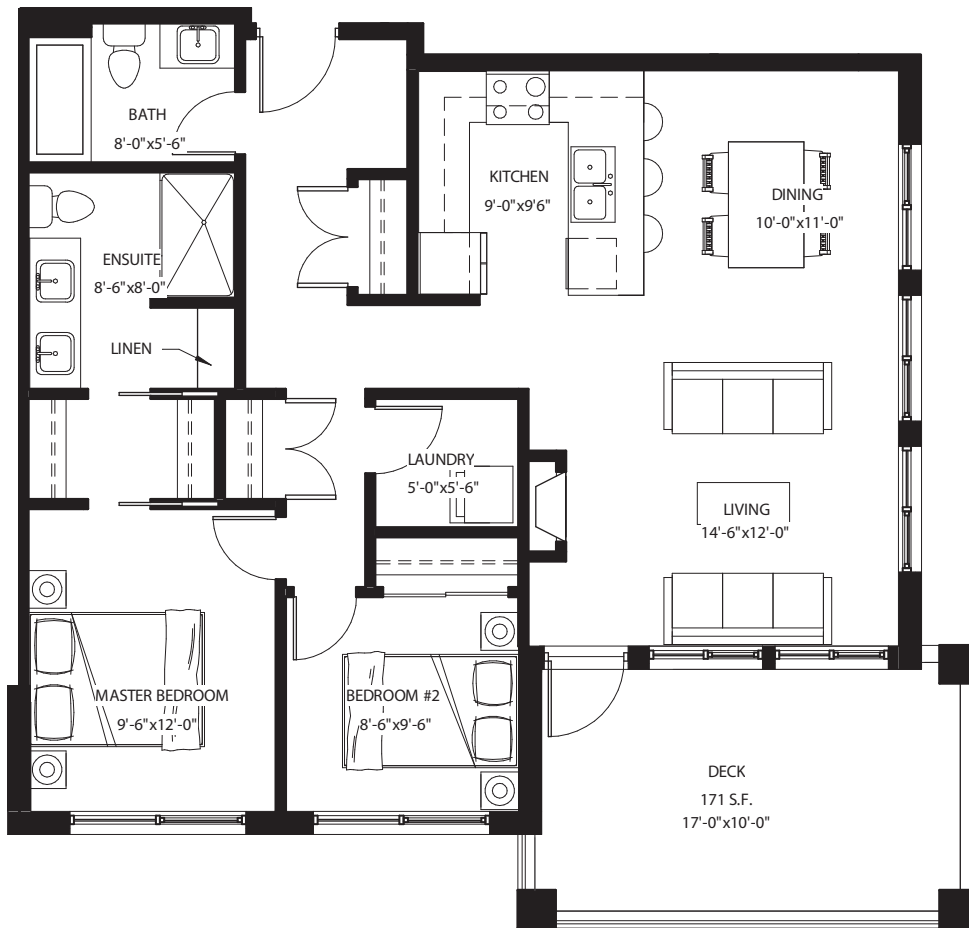

OUTDOOR: 80 SQ.FT.

THE
ONYX
AT MAHOGANY

PLAN D

2 BEDROOMS

INDOOR: 773 SQ.FT.

OUTDOOR: 83 SQ.FT.

THE
ONYX
AT MAHOGANY

PLAN E

2 BEDROOMS + DEN

INDOOR: 915 SQ.FT.

OUTDOOR: 91 SQ.FT.

THE
ONYX
AT MAHOGANY

PLAN E1

2 BEDROOMS + DEN

INDOOR: 893 - 900 SQ.FT.

OUTDOOR: 91 SQ.FT.

THE
ONYX
AT MAHOGANY

PLAN F

2 BEDROOMS

INDOOR: 1000 SQ.FT.

OUTDOOR: 171 SQ.FT.

THE
ONYX
AT MAHOGANY

PLAN G

2 BEDROOMS

INDOOR: 1051 SQ.FT.

OUTDOOR: 158 SQ.FT.

THE
ONYX
AT MAHOGANY

PLAN I

2 BEDROOMS

INDOOR: 1119 SQ.FT.

OUTDOOR: 162 SQ.FT.

THE
ONYX
AT MAHOGANY