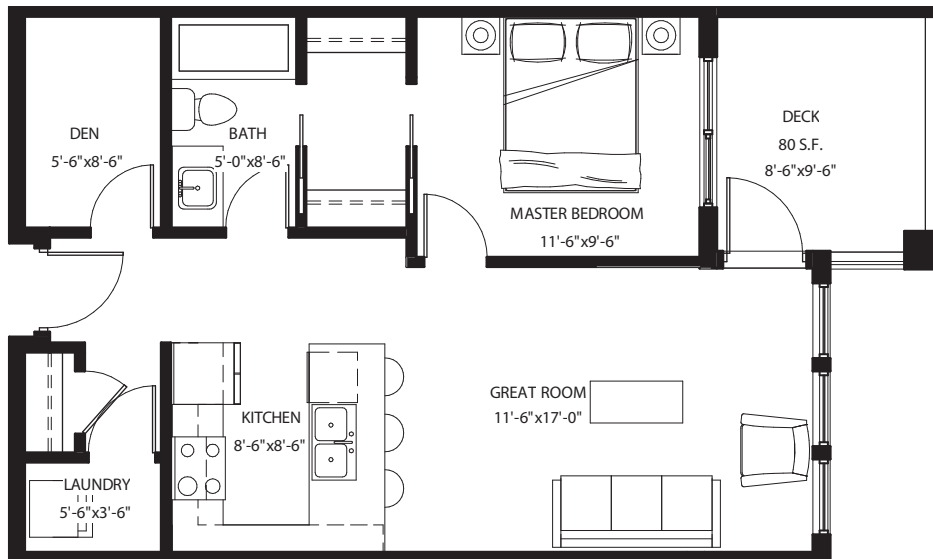

PLAN B / B1

1 BEDROOM

INDOOR: 650 - 656 SQ.FT.

OUTDOOR: 83 SQ.FT.

THE
ONYX
AT MAHOGANY

PLAN C

1 BEDROOM + DEN

INDOOR: 645 - 662 SQ.FT.

OUTDOOR: 80 SQ.FT.

THE
ONYX
AT MAHOGANY

PLAN D

2 BEDROOMS

INDOOR: 773 SQ.FT.

OUTDOOR: 83 SQ.FT.

THE
ONYX
AT MAHOGANY

PLAN E

2 BEDROOMS + DEN

INDOOR: 915 SQ.FT.

OUTDOOR: 91 SQ.FT.

THE
ONYX
AT MAHOGANY

PLAN E1

2 BEDROOMS + DEN

INDOOR: 893 - 900 SQ.FT.

OUTDOOR: 91 SQ.FT.

THE
ONYX
AT MAHOGANY

PLAN F

2 BEDROOMS

INDOOR: 1000 SQ.FT.

OUTDOOR: 171 SQ.FT.

THE
ONYX
AT MAHOGANY

PLAN G

2 BEDROOMS