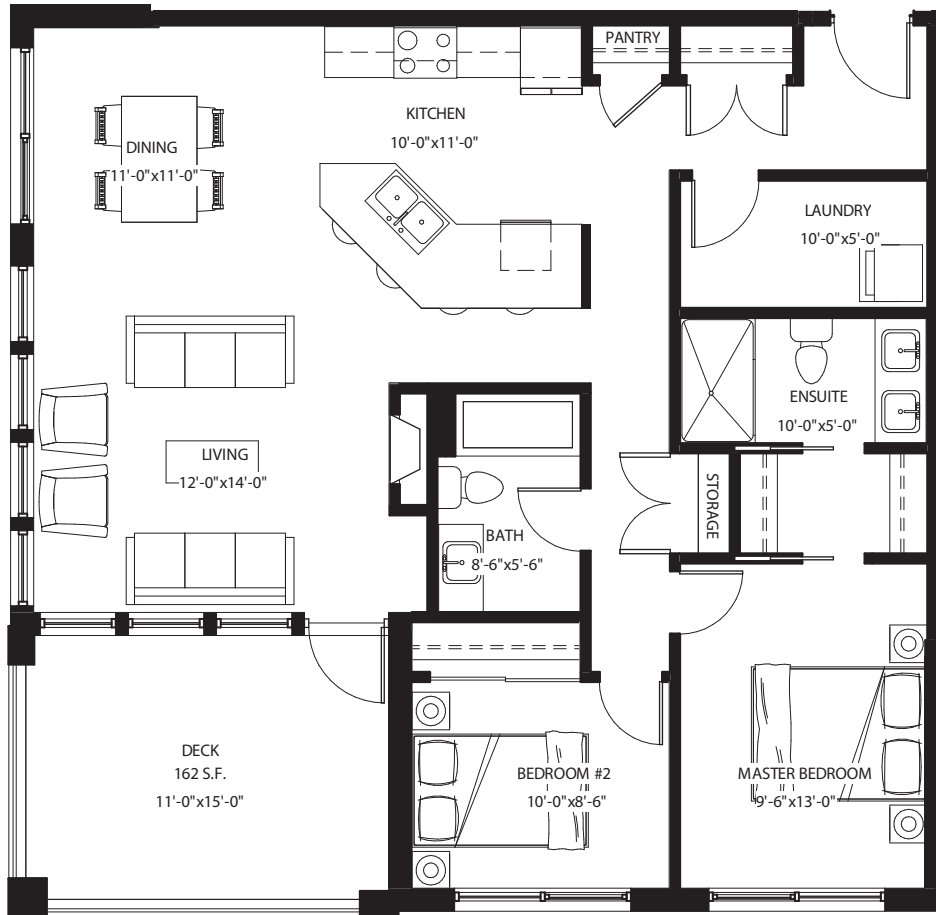

THE
ONYX
AT MAHOGANY

PLAN F

2 BEDROOMS

INDOOR: 1000 SQ.FT.

OUTDOOR: 171 SQ.FT.

THE
ONYX
AT MAHOGANY

PLAN G

2 BEDROOMS

INDOOR: 1051 SQ.FT.

OUTDOOR: 158 SQ.FT.

THE
ONYX
AT MAHOGANY

PLAN I

2 BEDROOMS

INDOOR: 1119 SQ.FT.

OUTDOOR: 162 SQ.FT.

THE
ONYX
AT MAHOGANY

PLAN J

2 BEDROOMS + DEN

INDOOR: 1167 SQ.FT.

OUTDOOR: 207 SQ.FT.