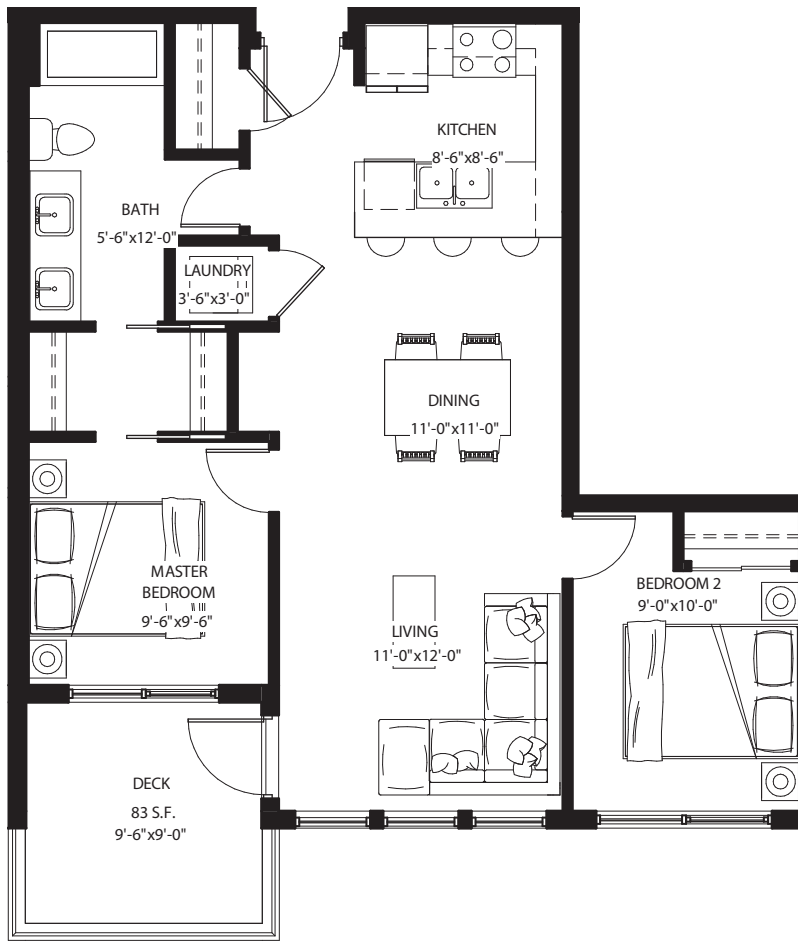

PLAN B / B1

1 BEDROOM

INDOOR: 650 - 656 SQ.FT.

OUTDOOR: 83 SQ.FT.

THE
ONYX
AT MAHOGANY

PLAN C

1 BEDROOM + DEN

INDOOR: 645 - 662 SQ.FT.

OUTDOOR: 80 SQ.FT.

THE
ONYX
AT MAHOGANY

PLAN D

2 BEDROOMS

INDOOR: 773 SQ.FT.

OUTDOOR: 83 SQ.FT.

THE
ONYX
AT MAHOGANY

PLAN E

2 BEDROOMS + DEN

INDOOR: 915 SQ.FT.

OUTDOOR: 91 SQ.FT.

THE
ONYX
AT MAHOGANY

PLAN E1

2 BEDROOMS + DEN

INDOOR: 893 - 900 SQ.FT.

OUTDOOR: 91 SQ.FT.

THE
ONYX
AT MAHOGANY

PLAN F

2 BEDROOMS

INDOOR: 1000 SQ.FT.

OUTDOOR: 171 SQ.FT.

THE
ONYX
AT MAHOGANY

PLAN G

2 BEDROOMS