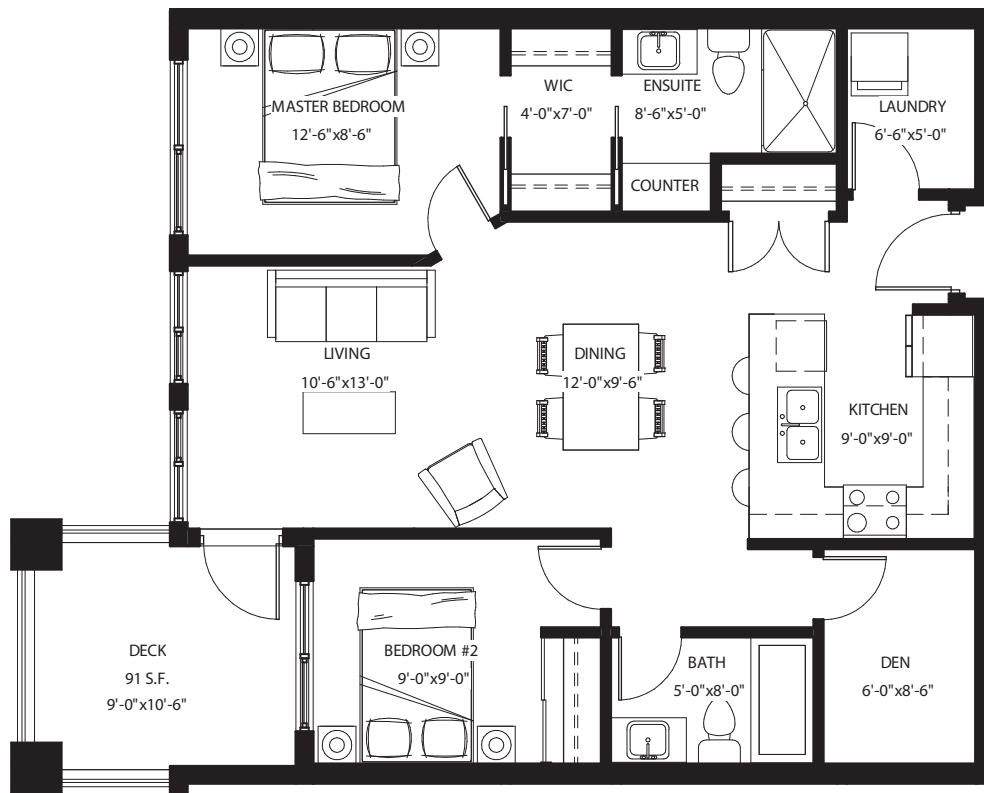

PLAN B / B1

1 BEDROOM

INDOOR: 650 - 656 SQ.FT.

OUTDOOR: 83 SQ.FT.

THE
ONYX
AT MAHOGANY

PLAN C

1 BEDROOM + DEN

INDOOR: 645 - 662 SQ.FT.

OUTDOOR: 80 SQ.FT.

THE
ONYX
AT MAHOGANY

PLAN D

2 BEDROOMS

INDOOR: 773 SQ.FT.

OUTDOOR: 83 SQ.FT.

THE
ONYX
AT MAHOGANY

PLAN E

2 BEDROOMS + DEN

INDOOR: 915 SQ.FT.

OUTDOOR: 91 SQ.FT.

THE
ONYX
AT MAHOGANY

PLAN E1

2 BEDROOMS + DEN

INDOOR: 893 - 900 SQ.FT.

OUTDOOR: 91 SQ.FT.

THE
ONYX
AT MAHOGANY

PLAN F

2 BEDROOMS

INDOOR: 1000 SQ.FT.

OUTDOOR: 171 SQ.FT.

THE
ONYX
AT MAHOGANY

PLAN G

2 BEDROOMS