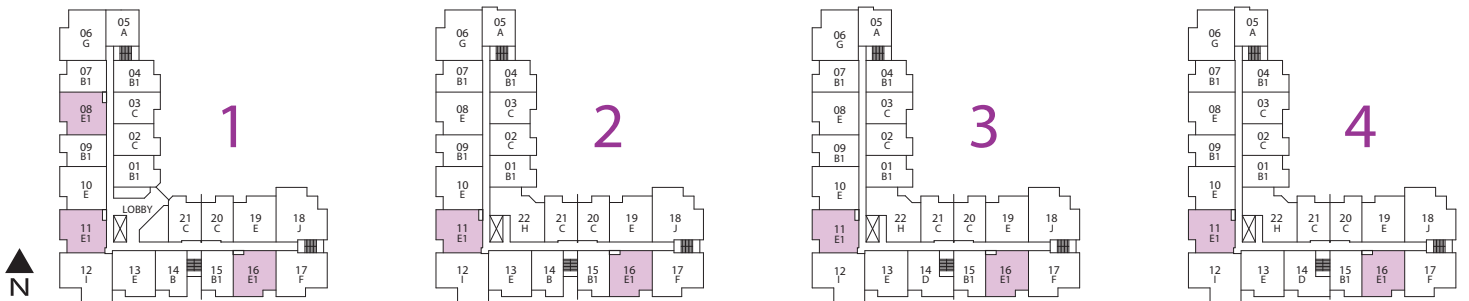

OUTDOOR: 80 SQ.FT.

THE
ONYX
AT MAHOGANY

PLAN D

2 BEDROOMS

INDOOR: 773 SQ.FT.

OUTDOOR: 83 SQ.FT.

THE
ONYX
AT MAHOGANY

PLAN E

2 BEDROOMS + DEN

INDOOR: 915 SQ.FT.

OUTDOOR: 91 SQ.FT.

THE
ONYX
AT MAHOGANY

PLAN E1

2 BEDROOMS + DEN

INDOOR: 893 - 900 SQ.FT.

OUTDOOR: 91 SQ.FT.

THE
ONYX
AT MAHOGANY

PLAN F

2 BEDROOMS

INDOOR: 1000 SQ.FT.

OUTDOOR: 171 SQ.FT.

THE
ONYX
AT MAHOGANY

PLAN G

2 BEDROOMS

INDOOR: 1051 SQ.FT.

OUTDOOR: 158 SQ.FT.

THE
ONYX
AT MAHOGANY

PLAN I

2 BEDROOMS

INDOOR: 1119 SQ.FT.

OUTDOOR: 162 SQ.FT.

THE
ONYX
AT MAHOGANY