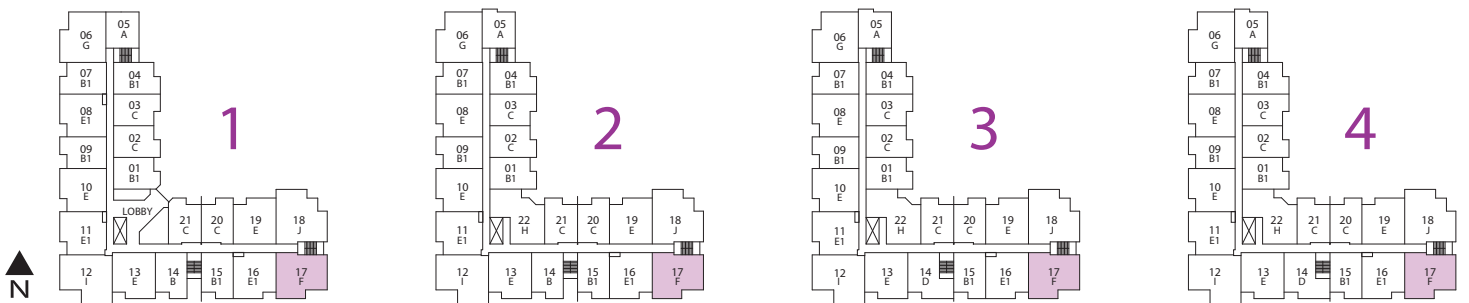

OUTDOOR: 80 SQ.FT.

THE
ONYX
AT MAHOGANY

PLAN D

2 BEDROOMS

INDOOR: 773 SQ.FT.

OUTDOOR: 83 SQ.FT.

THE
ONYX
AT MAHOGANY

PLAN E

2 BEDROOMS + DEN

INDOOR: 915 SQ.FT.

OUTDOOR: 91 SQ.FT.

THE
ONYX
AT MAHOGANY

PLAN E1

2 BEDROOMS + DEN

INDOOR: 893 - 900 SQ.FT.

OUTDOOR: 91 SQ.FT.

THE
ONYX
AT MAHOGANY

PLAN F

2 BEDROOMS

INDOOR: 1000 SQ.FT.

OUTDOOR: 171 SQ.FT.

THE
ONYX
AT MAHOGANY

PLAN G

2 BEDROOMS

INDOOR: 1051 SQ.FT.

OUTDOOR: 158 SQ.FT.

THE
ONYX
AT MAHOGANY

PLAN I

2 BEDROOMS

INDOOR: 1119 SQ.FT.

OUTDOOR: 162 SQ.FT.

THE
ONYX
AT MAHOGANY