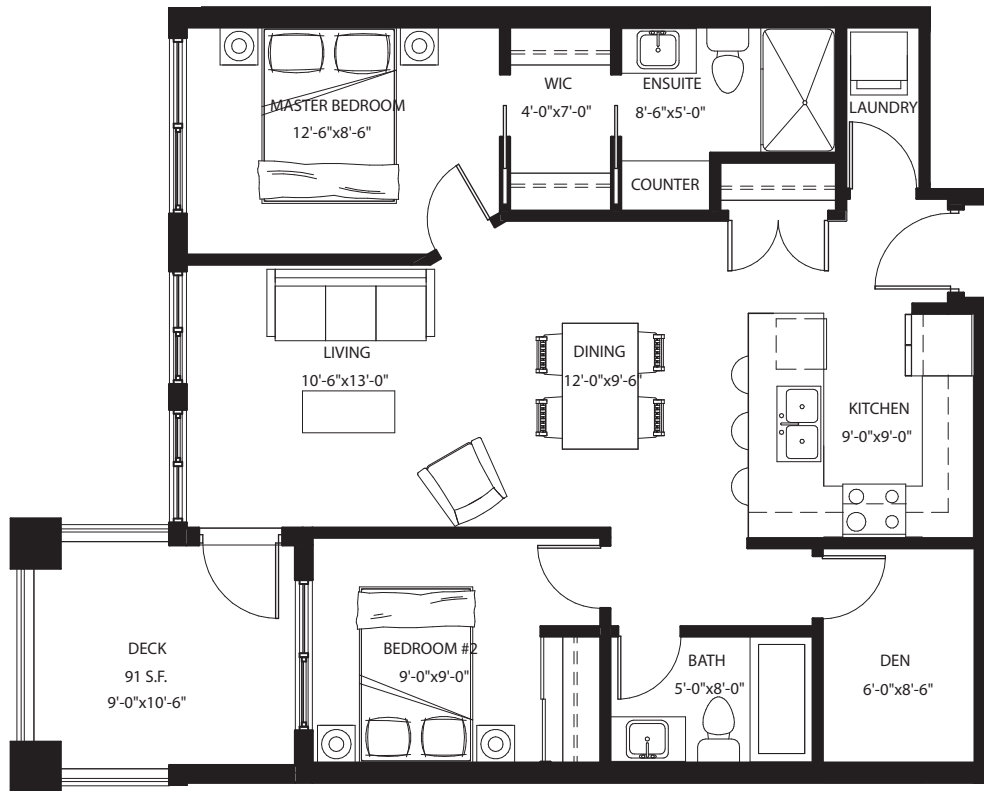

OUTDOOR: 80 SQ.FT.

THE
ONYX
AT MAHOGANY

PLAN D

2 BEDROOMS

INDOOR: 773 SQ.FT.

OUTDOOR: 83 SQ.FT.

THE
ONYX
AT MAHOGANY

PLAN E

2 BEDROOMS + DEN

INDOOR: 915 SQ.FT.

OUTDOOR: 91 SQ.FT.

THE
ONYX
AT MAHOGANY

PLAN E1

2 BEDROOMS + DEN

INDOOR: 893 - 900 SQ.FT.

OUTDOOR: 91 SQ.FT.

THE
ONYX
AT MAHOGANY

PLAN F

2 BEDROOMS

INDOOR: 1000 SQ.FT.

OUTDOOR: 171 SQ.FT.

THE
ONYX
AT MAHOGANY

PLAN G

2 BEDROOMS

INDOOR: 1051 SQ.FT.

OUTDOOR: 158 SQ.FT.

THE
ONYX
AT MAHOGANY

PLAN I

2 BEDROOMS

INDOOR: 1119 SQ.FT.

OUTDOOR: 162 SQ.FT.

THE
ONYX
AT MAHOGANY